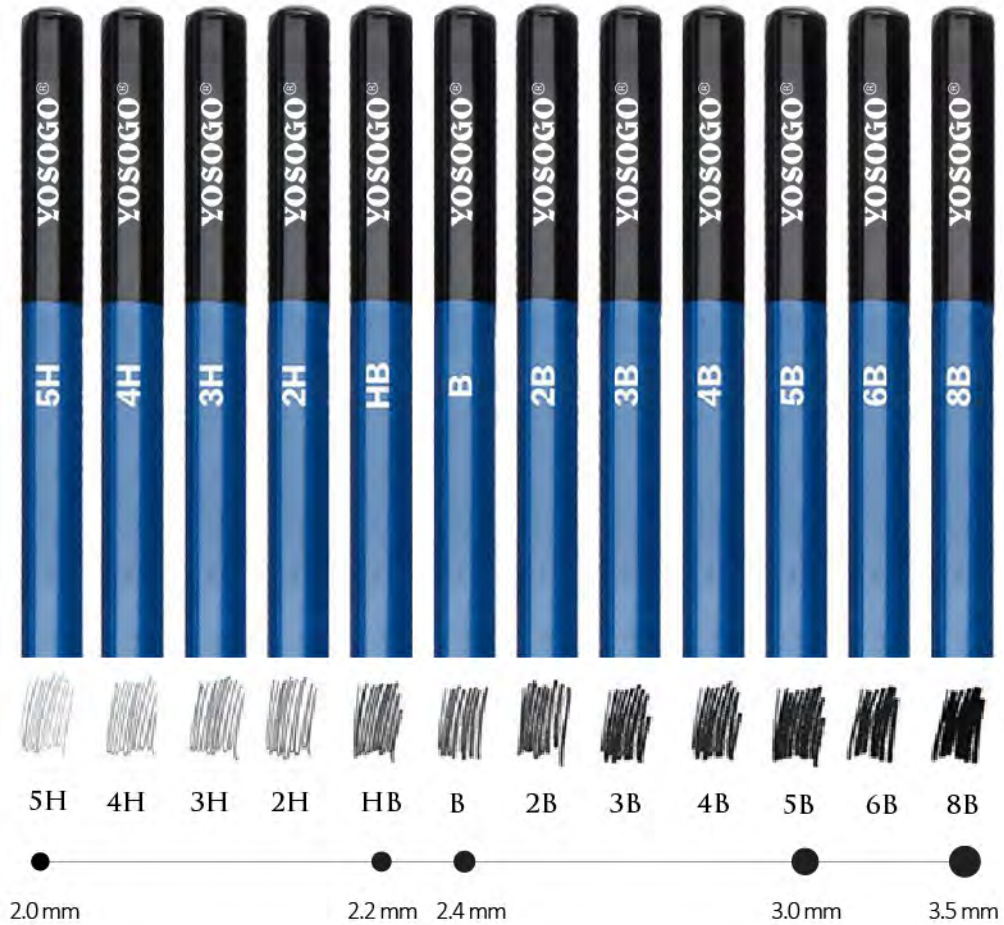

DRAWING & SKETCHING PENCILS SET

DRAWING & SKETCHING PENCILS SET

FIRM AND DURABLE PENCIL LEAD

Pencil painting lines are very smooth, hard to break, and don't need to sharpen the pencil repeatedly.

Artist Set

DRAWING & SKETCHING PENCILS SET

Pencils Grade

VARIETY GRADES & BREAK RESISTANT

H-HARDNESS

the larger the H value, the harder the pencil and the lighter the color

B-BLACKNESS

the more B values, the softer and darker the

These color pencils are made with a hexagonal barrel for comfort grip.

WATER-SOLUBLE PENCIL LEAD (3MM)

Pencil painting lines are very smooth, hard to break, and don't need to sharpen the pencil repeatedly.